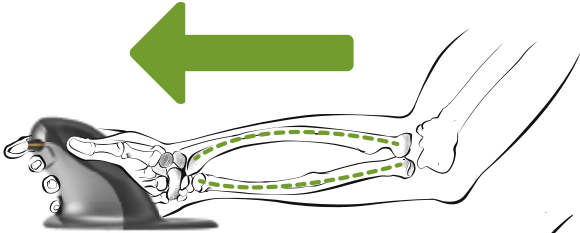

7 inches

6 inches

Print at 100% to maintain accuracy.

Measure hand here...

Which size?

The Penguin mouse is available in three sizes. To choose the correct one for you, measure your hand from the first crease on your wrist to the tip of your middle finger.

- SMALL 0-6 inches
- MEDIUM 6-7 inches
- LARGE 7+ inches

Penguin

Ambidextrous Vertical Mouse

Overview

The Penguin offers computer users new standards of protection against Work Related Upper Limb Disorders. It provides a simple but revolutionary solution to many of the common health problems associated with repetitive use of the dominant hand by allowing both hands to share the workload.

Features

- Naturally comfortable - the vertical alignment encourages a more ergonomic operating position
- Ambidextrous design - central 'bow-tie' switch allows for easy transition between right and left handed use
- Easy-glide symmetrical base - allows the user to rest either hand comfortably alongside the vertical structure, encouraging the use of the bigger muscles in the fore and upper arm to manoeuvre the mouse
- Performance laser tracking - for accurate tracking
- Variable DPI [400-600-800-1200] - adjustable pointer speeds
- Precision scroll wheel - for fast, accurate document scrolling including an auto-scroll feature
- Small, Medium and Large sizes - wired and wireless