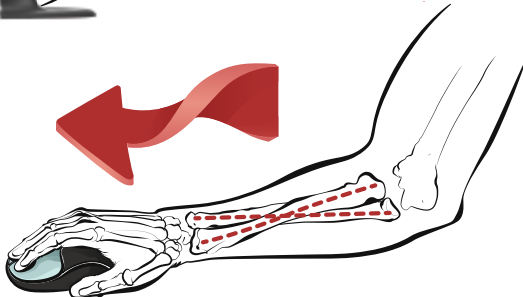

7 inches

6 inches

Print at 100% to maintain accuracy.

Measure hand here...

Which size?

The Penguin mouse is available in three sizes. To choose the correct one for you, measure your hand from the first crease on your wrist to the tip of your middle finger.

- SMALL 0-6 inches
- MEDIUM 6-7 inches
- LARGE 7+ inches

Penguin

Ambidextrous Vertical Mouse

Overview

The Penguin offers computer users new standards of protection against Work Related Upper Limb Disorders. It provides a simple but revolutionary solution to many of the common health problems associated with repetitive use of the dominant hand by allowing both hands to share the workload.

Features

- Naturally comfortable - the vertical alignment encourages a more ergonomic operating position
- Ambidextrous design - central 'bow-tie' switch allows for easy transition between right and left handed use
- Easy-glide symmetrical base - allows the user to rest either hand comfortably alongside the vertical structure, encouraging the use of the bigger muscles in the fore and upper arm to manoeuvre the mouse
- Performance laser tracking - for accurate tracking
- Variable DPI [400-600-800-1200] - adjustable pointer speeds
- Precision scroll wheel - for fast, accurate document scrolling including an auto-scroll feature
- Small, Medium and Large sizes - wired and wireless